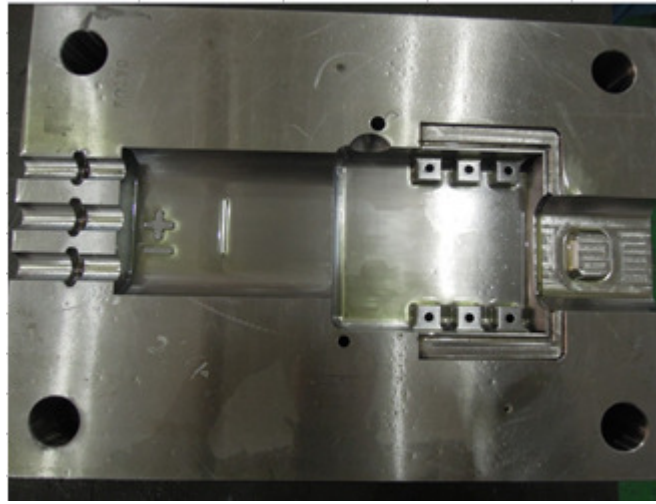

**Pictures Manual
Aircraftplugs®**

28VDC rubber connector

MOLD PICTURE

Aircraftplugs®
INDUSTRIAL PARK STROHOF
KRUISBOOMMOLENSTRAAT 7/9
8800 ROESELARE
BELGIUM
INFO@AIRCRAFTPLUGS.COM