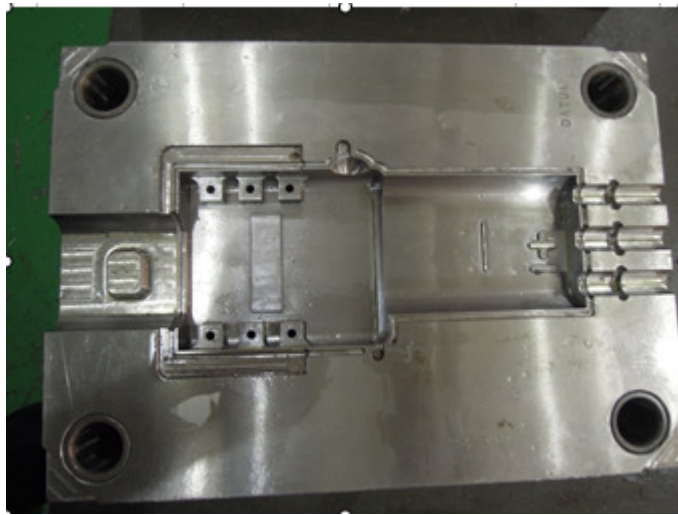

**Pictures Manual
Aircraftplugs®**

28VDC rubber connector

MOLD PICTURE

Aircraftplugs®
INDUSTRIAL PARK STROHOF
KRUISBOOMMOLENSTRAAT 7/9
8800 ROESELARE
BELGIUM
INFO@AIRCRAFTPLUGS.COM