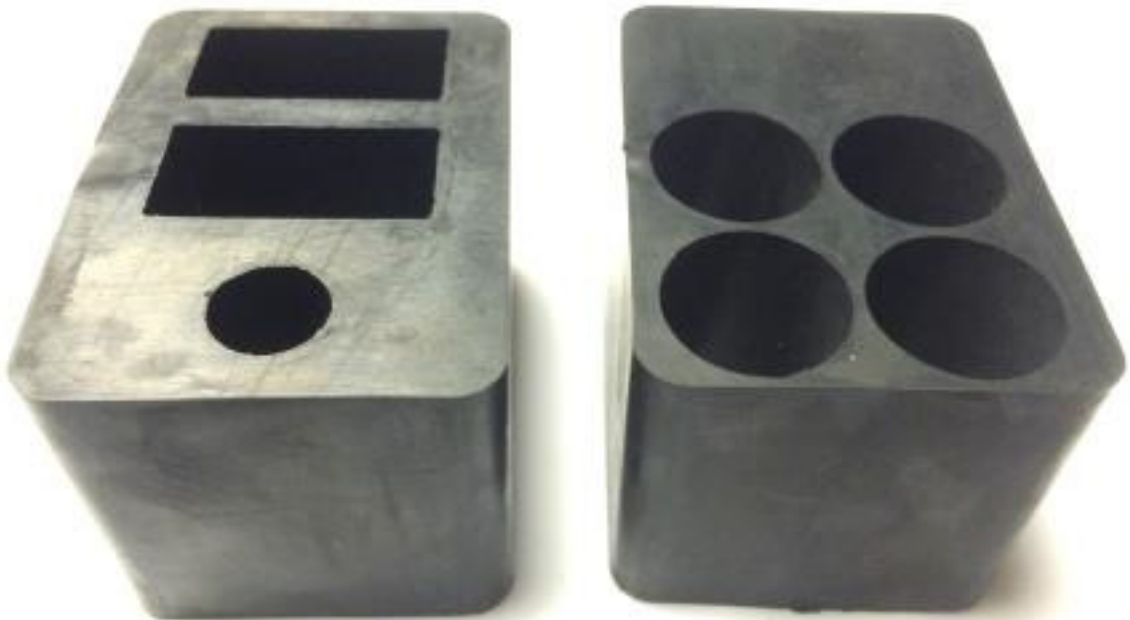

**Pictures Manual
AIRCRAFTPLUGS®**

AN2551 RUBBER

(with optional sensing contact , insert switch)

4-5 cable lead

Patented plug, Rev 20130103

Aircraftplugs®
INDUSTRIAL PARK STROHOF
KRUISBOOMMOLENSTRAAT 7/9
8800 ROESELARE
BELGIUM
INFO@AIRCRAFTPLUGS.COM